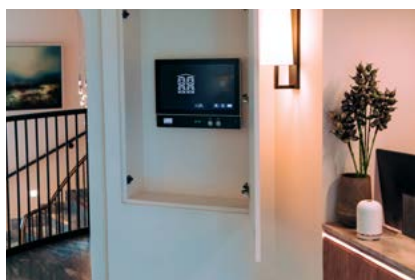

### USER TERMINAL

18,5" Touchscreen user terminal placed outside of the cabin, allowing the control of parking and retrieval processes.