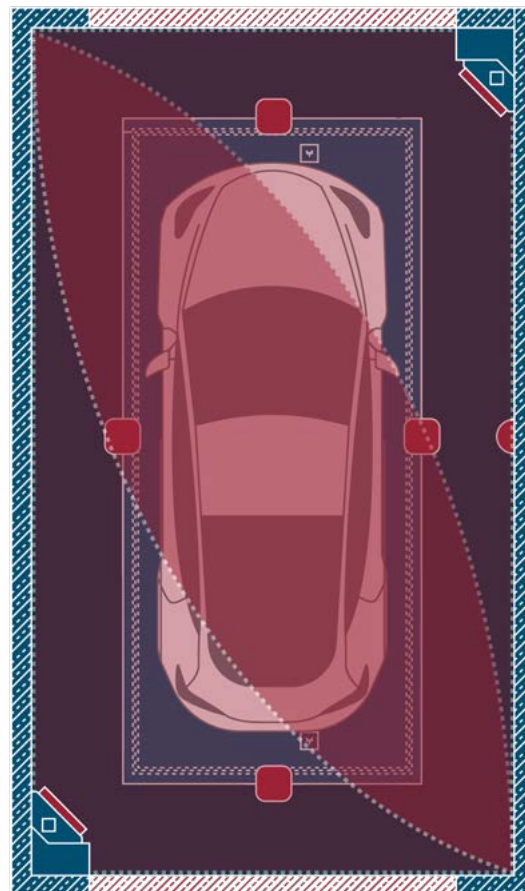

RESPACE® CABIN INTERIOR ELEMENTS

2D-LIDAR SENSOR
For height, width and length measurement.

CAMERA & SENSOR UNIT
Cameras & safety motion detection in the corner units ensures operation only commences if all security requirements are met.

GUIDANCE SCREEN
Driver guidance screen built into ergonomical corner unit.

EMERGENCY STOP
Gives users a level of personal safety control in the event of an emergency.

LIGHT BARRIER
Safety protection prevents automatic operation, if users reenter the cabin.

CCTV CAMERA
High resolution cameras in the corner cabinets provide front and rear view and can record vehicle status at parking and retrieval.

CAR PRESENCE SENSOR
Ensures the cabin safety by preventing any system movements unless a vehicle is in the cabin.

CLOSING DOOR PUSH BUTTON (OPTIONAL)
Can be installed to allow the user to close the door when ready.

EV-CHARGING
Supports all common types of charging plugs (eg. type 1 & 2). An innovative load management system shuffles fully charged vehicles to reduce the required number of charging stations.

CCTV CAMERA AREA COVERAGE